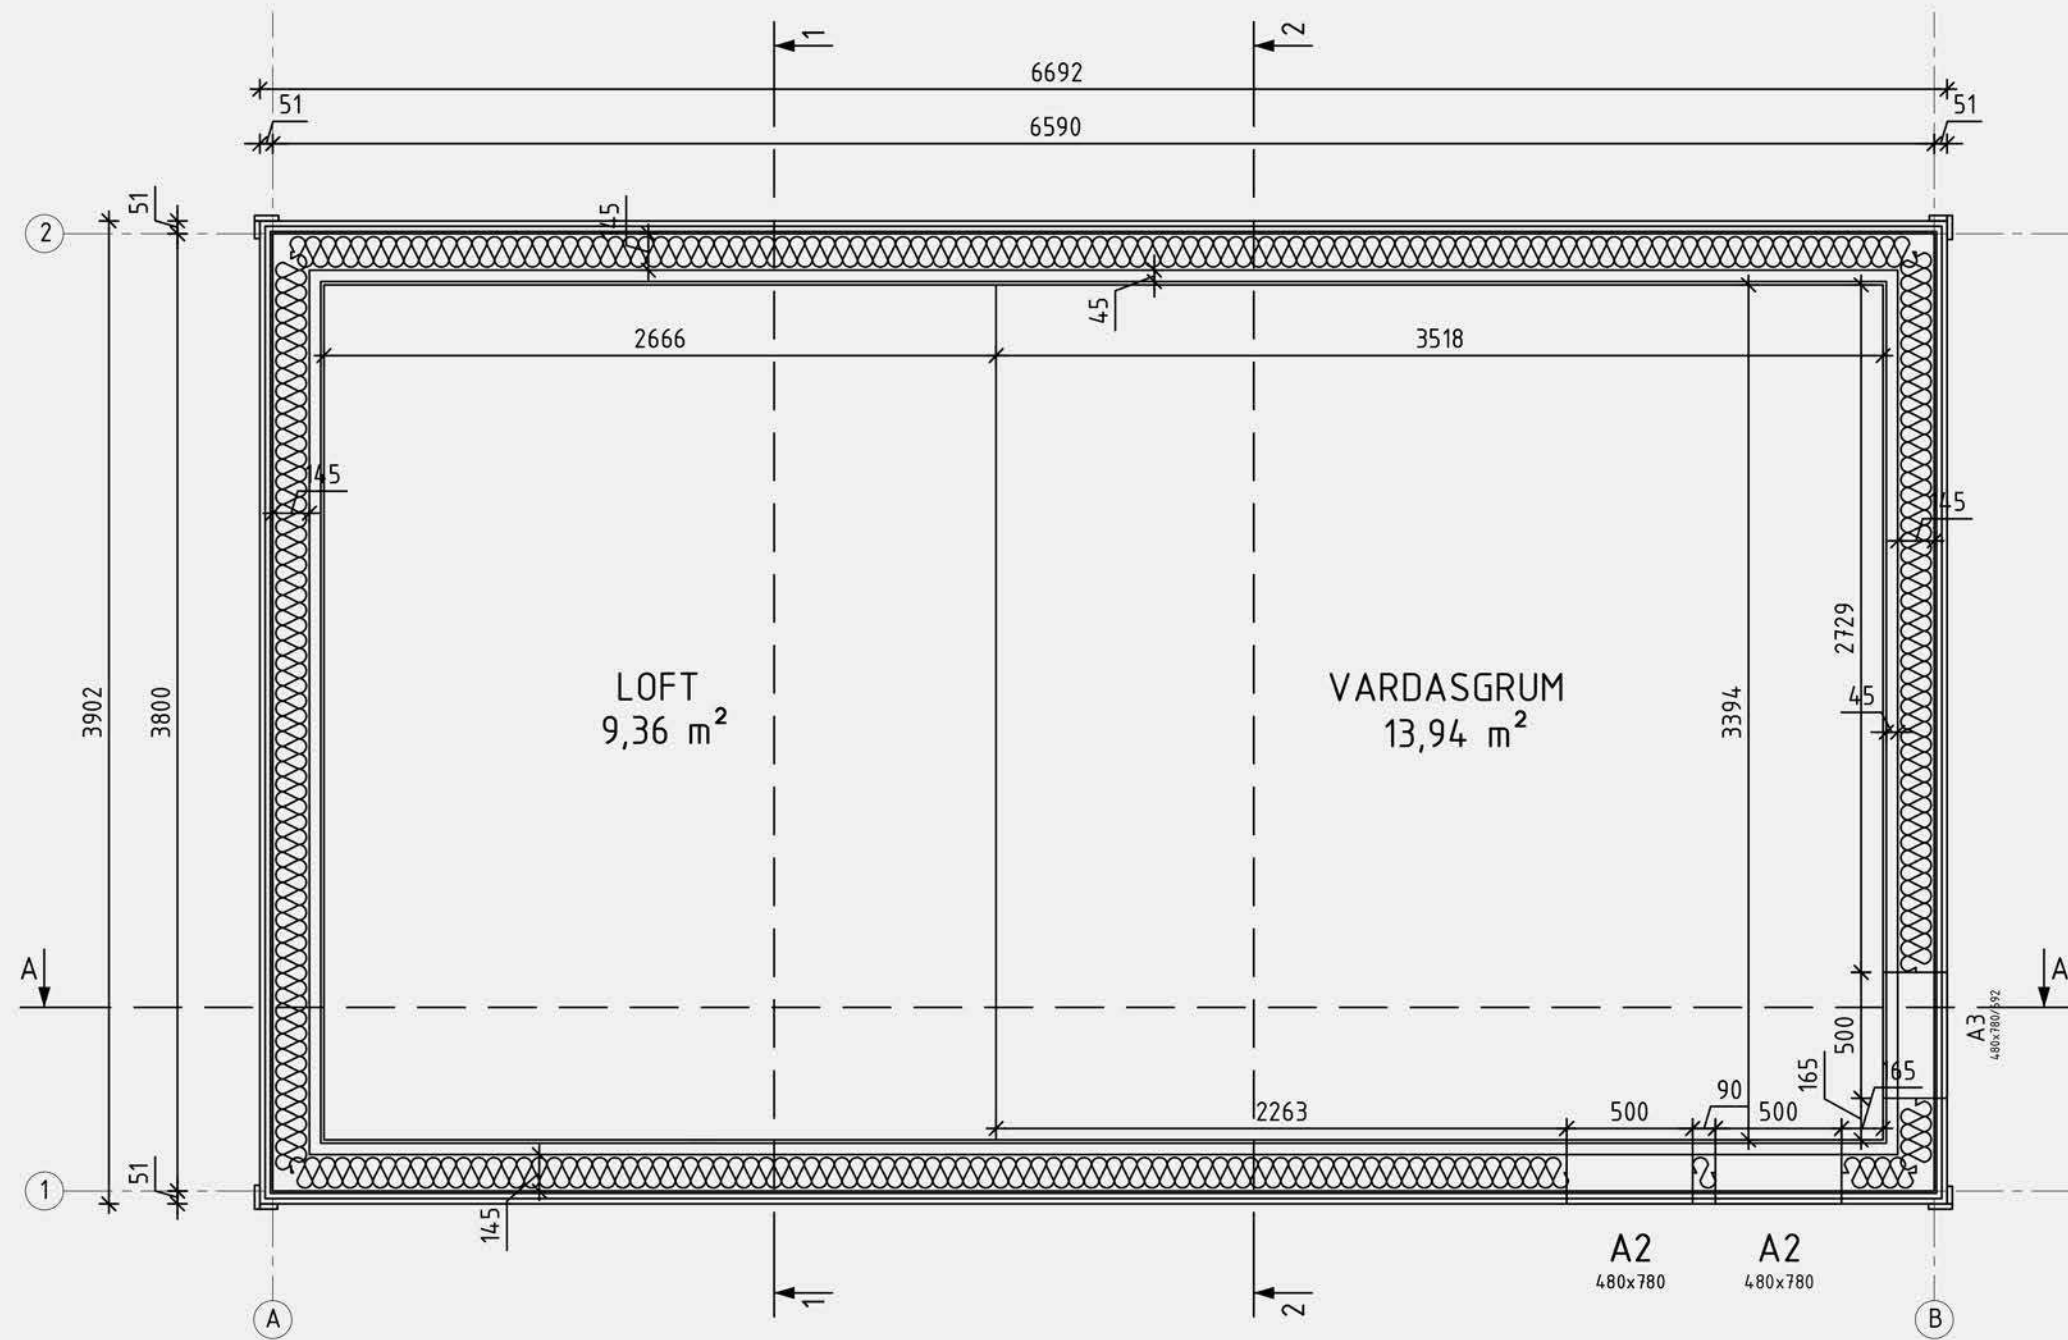

A 15.09.2017 K.Lelsk Internal door widths changed from 650mm to 710mm

REV NO	DATE	MADE BY	TEXT

CUSTOMER		DRAWING		DATE			
		GROUND FLOOR PLAN		08.09.2017			
		PROJECT	FORSA 2: 73	PROJECT NO	2017-20	CHANGE	-
		DESIGNER	Rickard Sjöström	DRAWING NO	A-02	SHEET SIZE	A3
		CHIEF DESIGNER	O. Orula	STAGE	AD	SCALE	1:30

REV NO | DATE | MADE BY | TEXT

CUSTOMER		DRAWING		DATE			
		FIRST FLOOR PLAN		08.09.2017			
		PROJECT	FORSA 2: 73	PROJECT NO	2017-20	CHANGE	-
		DESIGNER	Rickard Sjöström	DRAWING NO	A-01	SHEET SIZE	A3
		CHIEF DESIGNER	O. Orula	STAGE	AD	SCALE	1:30