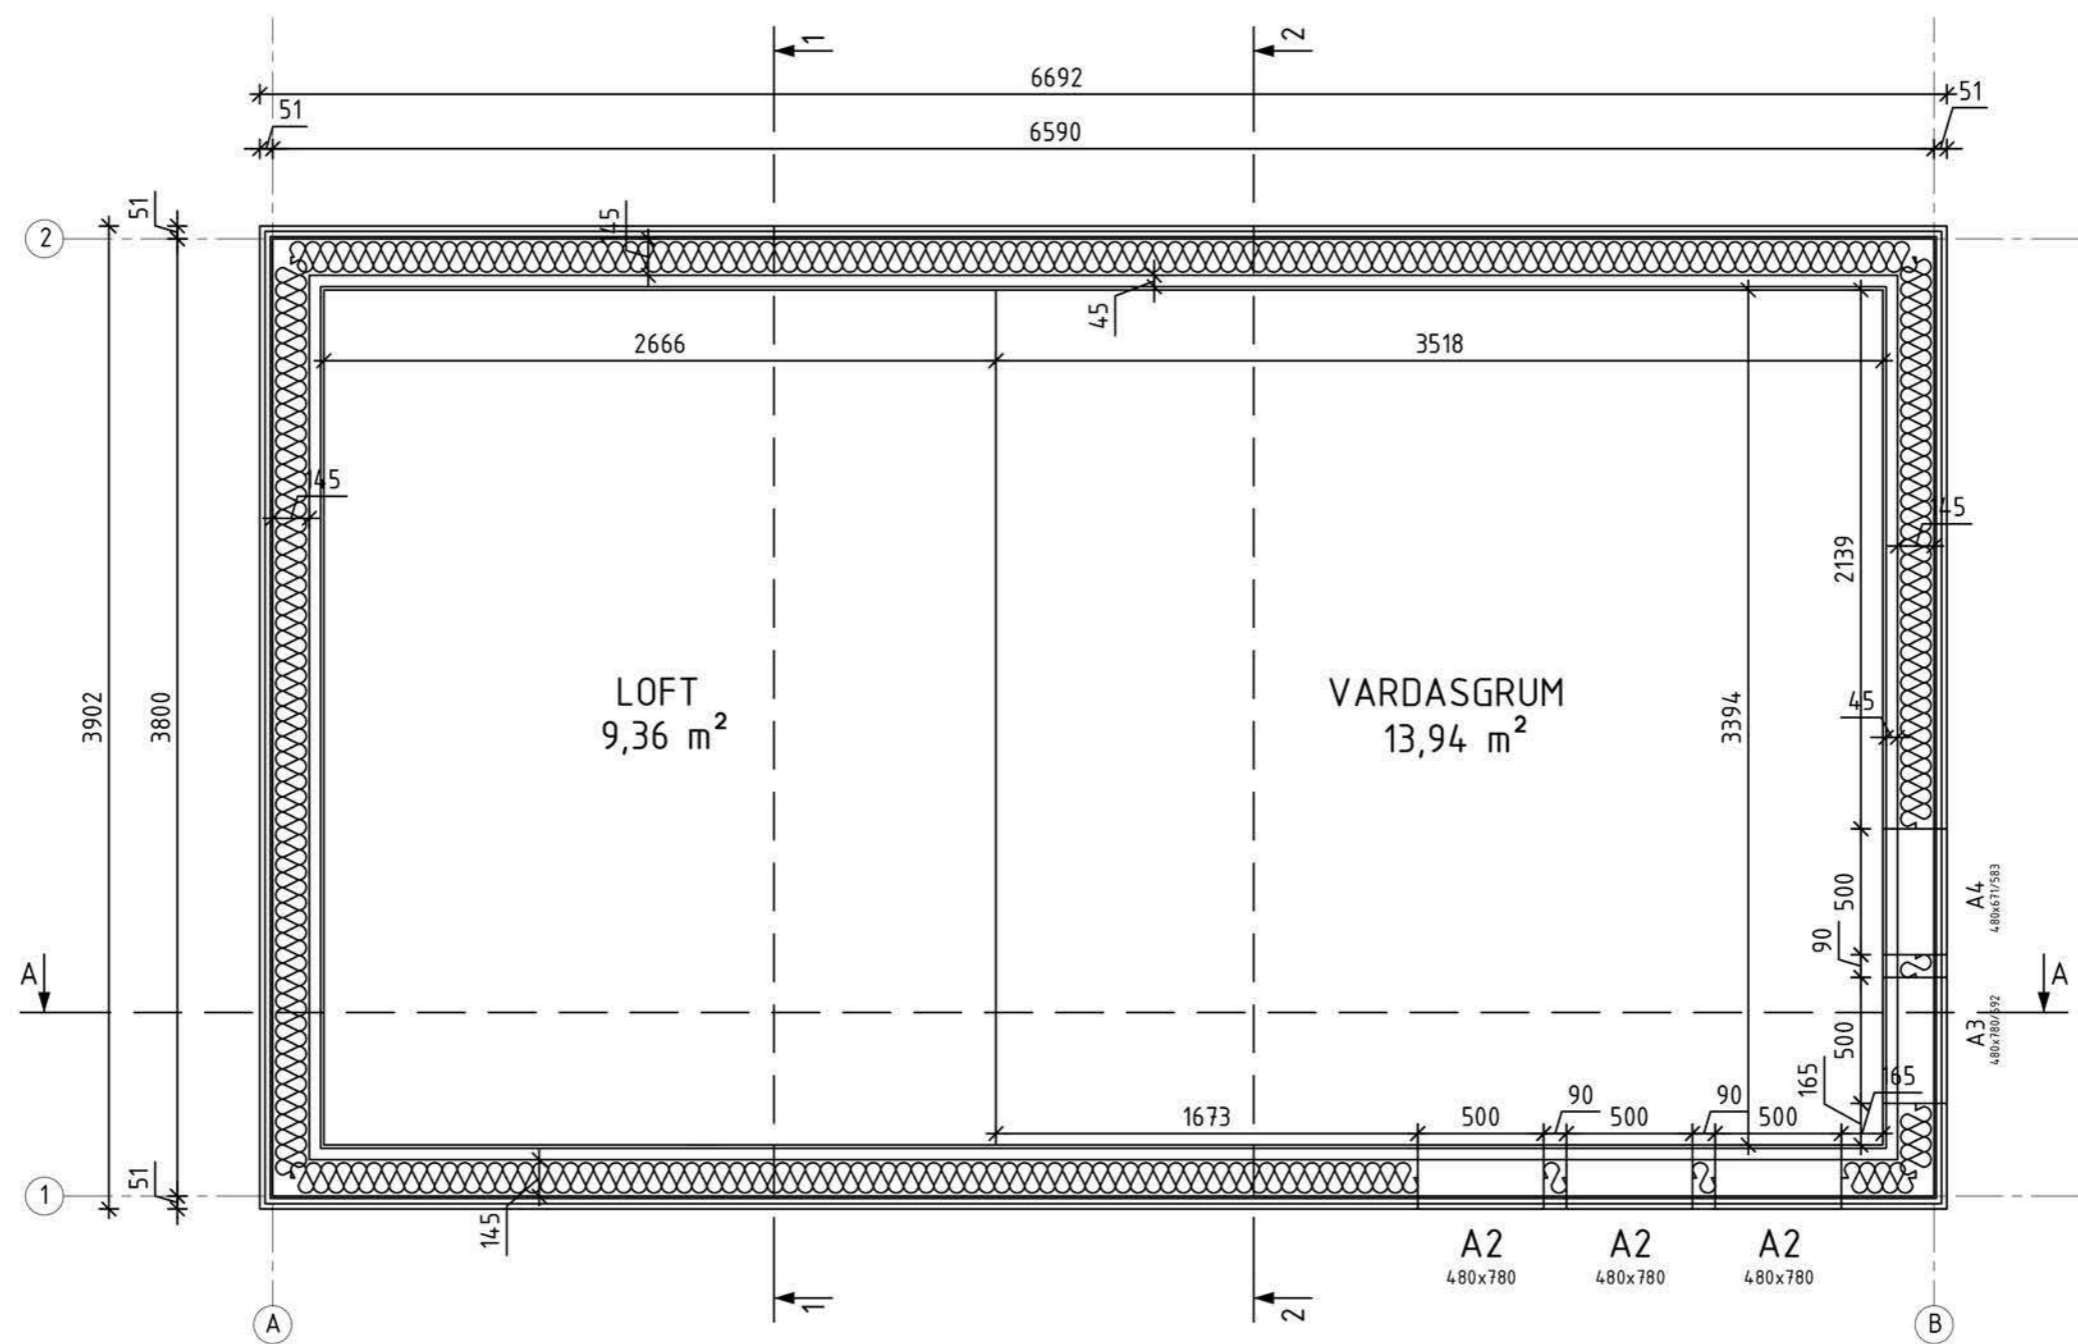

15.09.2017 K.Lelsak Internal door widths changed from 650mm to 710mm
 REV NO DATE MADE BY TEXT

REV NO	DATE	MADE BY	TEXT	DRAWING	PROJECT	PROJECT NO	DATE	CHANGE
				GROUND FLOOR PLAN	HAMRE 1:115	2017-20	08.09.2017	-
					DESIGNER			
					Richard Sjöström	A-02		A3
					CHIEF DESIGNER			
					O. Orula	AD		1:30

REV NO DATE MADE BY TEXT

REV NO	DATE	MADE BY	TEXT	DRAWING	PROJECT	PROJECT NO	DATE	CHANGE
				FIRST FLOOR PLAN	HAMRE 1:115	2017-20	08.09.2017	-
					DESIGNER			
					Richard Sjöström	A-01		A3
					CHIEF DESIGNER			
					O. Orula	AD		1:30